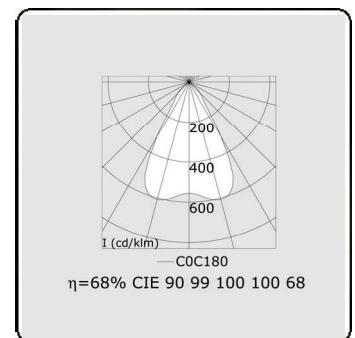

Rekta 30-40 Winsta-Mini VDT

Fixture details

| | |
|-----------------|---------------------------|
| Mounting | Ceiling recessed |
| Light emission | Direct |
| Fitting cover | VDT-Louvre |
| Protection rate | IP 20 |
| Housing | Aluminium |
| Finish | RAL colour at your choice |
| Certificates | CE, ISO 9001 |

Photometric details

| | |
|--------------|------------------|
| UGR | 17,0/18,2 |
| CIE Fluxcode | 90 99 100 100 68 |

Dimensions

| | |
|---|---------|
| A | 1154 mm |
| B | 40 mm |
| C | 30 mm |

Remarks

VDT louvre - 500mA - DALI dimmable